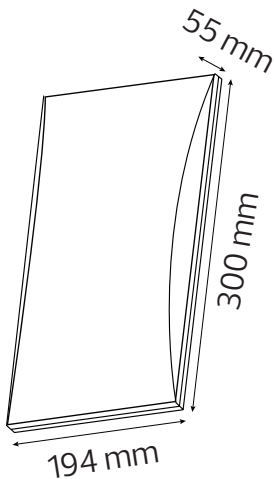

Technical Drawing