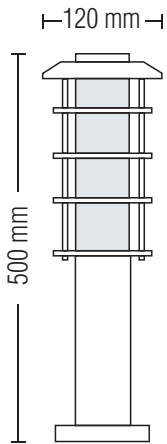

# GARDEN LAMP

Product&amp;Family Code: 075 002 0003

HL 202

**LADİN-3**

Technical Data	
Voltage (V)	220-240V
Product Wattage (W)	Max.60W
Lamp Type	E27
WEEE Regulation Appropriate	Yes
Operation Temperature	-30 / +40
Materials	Stainless Steel Body + Galvanized Steel Body + PC Diffuser
Protection Class	I
Dimmable	No
EEI	<b>E</b> to <b>A++</b>
IP Rating	44

## Technical Drawing